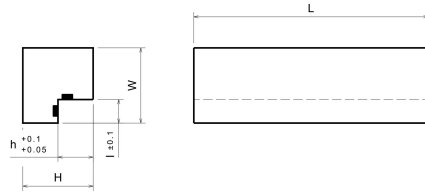

SOLN

Standard I-shaped plates (without mounting holes), self lubricating

Product discription:

Standard I-shaped plates (without mounting holes), self lubricating

Article properties:

Sliding speed v	30 m/min
Base Material	Special Brass (SO#50SP2)
Self-lubricating	Yes
Lubricant	Graphite
Surface Pressure P	100 N/mm ²
P*v-value	200 N/mm ² x m/min
Operating temperature	-50°C / +200°C (max. 300°C)
Friction coefficient	0,07

Variants:

Articlenumber	Article name	Width W	Length L	Height H	h	l
25010305	SOLN 20-305-12	20	305	12	6	5
25020305	SOLN 25-305-15	25	305	15	8	7
25020400	SOLN 25-400-15	25	400	15	8	7
250303051	SOLN 26-305-20	26	305	20	10	8
25030250	SOLN 30-250-20	30	250	20	12	9
25030305	SOLN 30-305-20	30	305	20	12	9
25030400	SOLN 30-400-20	30	400	20	12	9
25040300	SOLN 32-300-30	32	300	30	15	10
25040350	SOLN 32-350-30	32	350	30	15	10
25040375	SOLN 32-375-30	32	375	30	15	10
25040400	SOLN 32-400-30	32	400	30	15	10
25040500	SOLN 32-500-30	32	500	30	15	10
25040605	SOLN 32-605-30	32	605	30	15	10
25041005	SOLN 32-1005-30	32	1005	30	15	10
25060500	SOLN 35-500-35	35	500	35	24	12
25060605	SOLN 35-605-35	35	605	35	24	12
25061005	SOLN 35-1005-35	35	1005	35	24	12
25050300	SOLN 50-300-45	50	300	45	25	22
25050350	SOLN 50-350-45	50	350	45	25	22
25050400	SOLN 50-400-45	50	400	45	25	22
25050500	SOLN 50-500-45	50	500	45	25	22

SOLN

Standard I-shaped plates (without mounting holes), self lubricating

Articlenumber	Article name	Width W	Length L	Height H	h	l
25050605	SOLN 50-605-45	50	605	45	25	22
25051005	SOLN 50-1005-45	50	1005	45	25	22
25070605	SOLN 50-605-50	50	605	50	34	16
25071005	SOLN 50-1005-50	50	1005	50	34	16