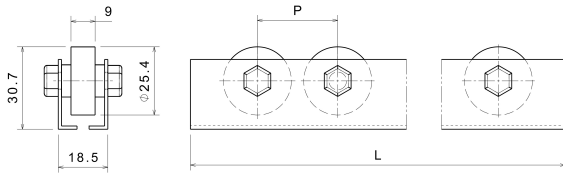

SCH-25S

Roller strip with steel rolls

Product description:

Roller strip with steel rolls

Variants:

Articlenumber	Article name	Length L	Roller width	Roller distance P	Allowed load per roller (kg)
41250905	SCH-25S-30-1800	1800	9	30	30
412509050	SCH-25S-30-2000	2000	9	30	30
41250906	SCH-25S-35-1800	1800	9	35	30
412509060	SCH-25S-35-2000	2000	9	35	30