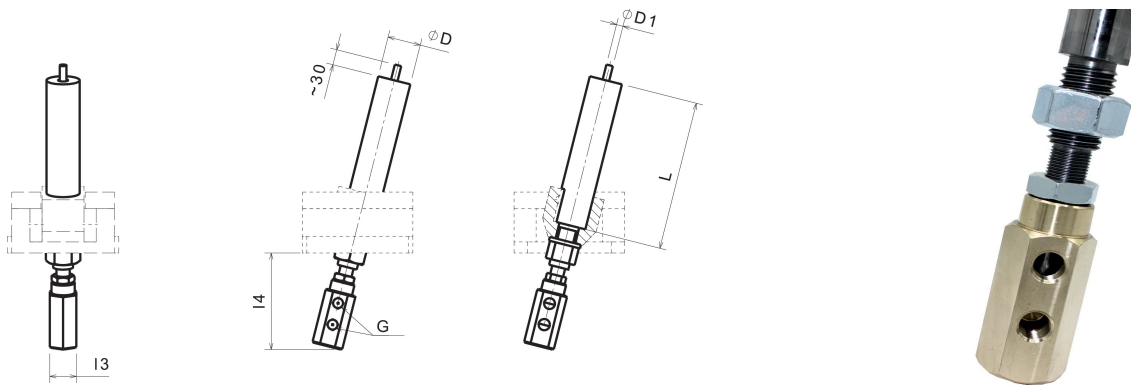

## Cooling bolt set for KOCU-K

Cooling bolt set for KOCU-K, consisting of bolt, cooling tube, adapter and accessories

### Product discription:

Cooling bolt set for KOCU-K, consisting of bolt, cooling tube, adapter and accessories

### Variants:

Articlenumber	Article name	Bolt diameter D	Bolt length L	D1	I3	I4	G	Stroke
26001812450	KOCU-K Kühlbolzen Set 12 x 450	12	450	4	19	63	M10x1	17
26001816450	KOCU-K Kühlbolzen Set 16 x 450	16	450	6	24	74	M10x1	23
26001816950	KOCU-K Kühlbolzen Set 16 x 950	16	950	6	24	74	M10x1	23
26001820440	KOCU-K Kühlbolzen Set 20 x 440	20	440	6	24	74	M10x1	28
26001820940	KOCU-K Kühlbolzen Set 20 x 940	20	940	6	24	74	M10x1	28
26001825435	KOCU-K Kühlbolzen Set 25 x 435	25	435	6	24	78	M10x1	31
26001825935	KOCU-K Kühlbolzen Set 25 x 935	25	935	6	24	78	M10x1	31
26001830935	KOCU-K Kühlbolzen Set 30 x 935	30	935	6	24	83	M10x1	40